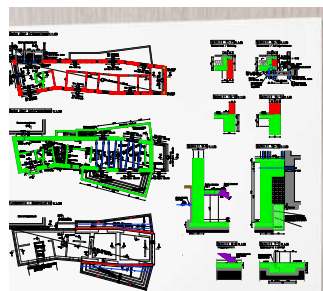

- Colour and Black & White Print Production
- Integrated Folding, Finishing & Stacking Systems
- Automatic Roll Trimming
- Quick Switch Technology
- Integrated USB Port for External Drives
- Production at Remarkable Print & Scan Speeds
- Media Load Assist
- Extended Print Lengths for Maximum Productivity
- Automatic Image Calibration for Precise Colour Output
- Technical Document and Display Graphic Creation
- Large Capacity Toner Cartridges for Continuous Print Runs and Productivity

KIP ImagePro

KIP ImagePro is a single software solution designed to simplify every stage of colour and black & white wide format workflow.

Large Capacity Toner

Each CMYK cartridge contains 1,000g of toner for a total capacity of 4,000g - allowing longer uninterrupted colour and black & white print runs for continuous system productivity.