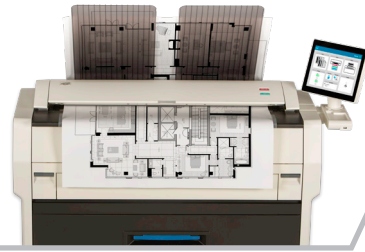

# KIP 71 SERIES

INNOVATIVE VERSATILITY

***KIP 71 Series Systems are the leading advanced solutions for technical printing professionals***

KIP has expanded the range of the KIP 71 Series Systems to offer innovative productivity and configuration versatility in a space saving design.

The KIP 71 Series have proven reliability delivering high quality, durable prints at a single touch.

## ***KIP 71 Series Touchscreen***

*Print, Copy and Scan Brilliantly*

Smart Tablet Simplicity 12" Ultimate Color Display to Copy, Print and Scan with Vivid Color Image Previews and Intuitive Feature Selection for Easy Operation.