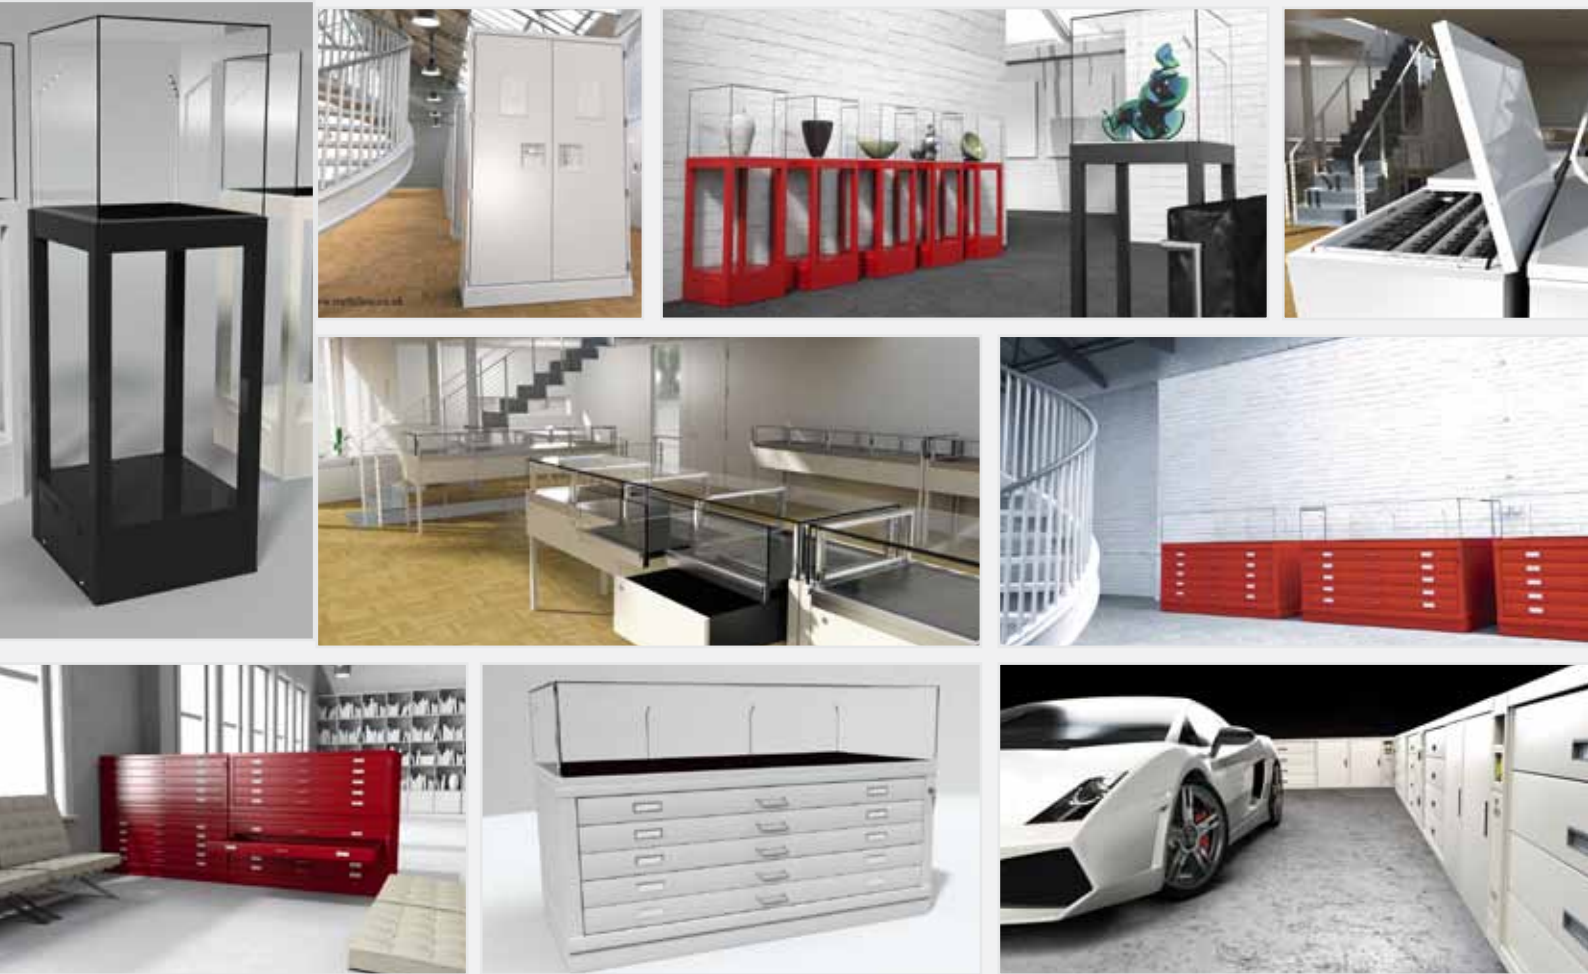

Now you have printed it...

where are you going to file it?

Horizontal and Vertical plan filing cabinets for drawings from A5 to A0 and larger.

Design Supply is a leading UK supplier of specialised storage and display units. Our extensive range of products is found in leading museums, public buildings and commercial and industrial environments worldwide. With 25 years of experience, our design and production team can handle the most complex and demanding bespoke storage requirements.

Features

- Fully locking
- Anti-tilt function
- Choice of RAL Colours
- Easy to use
- High construction for continued usage

Call us today on
0800 018 23 23

Supplyplan

Est. 1991
DESIGNSUPPLY
supporting creativity