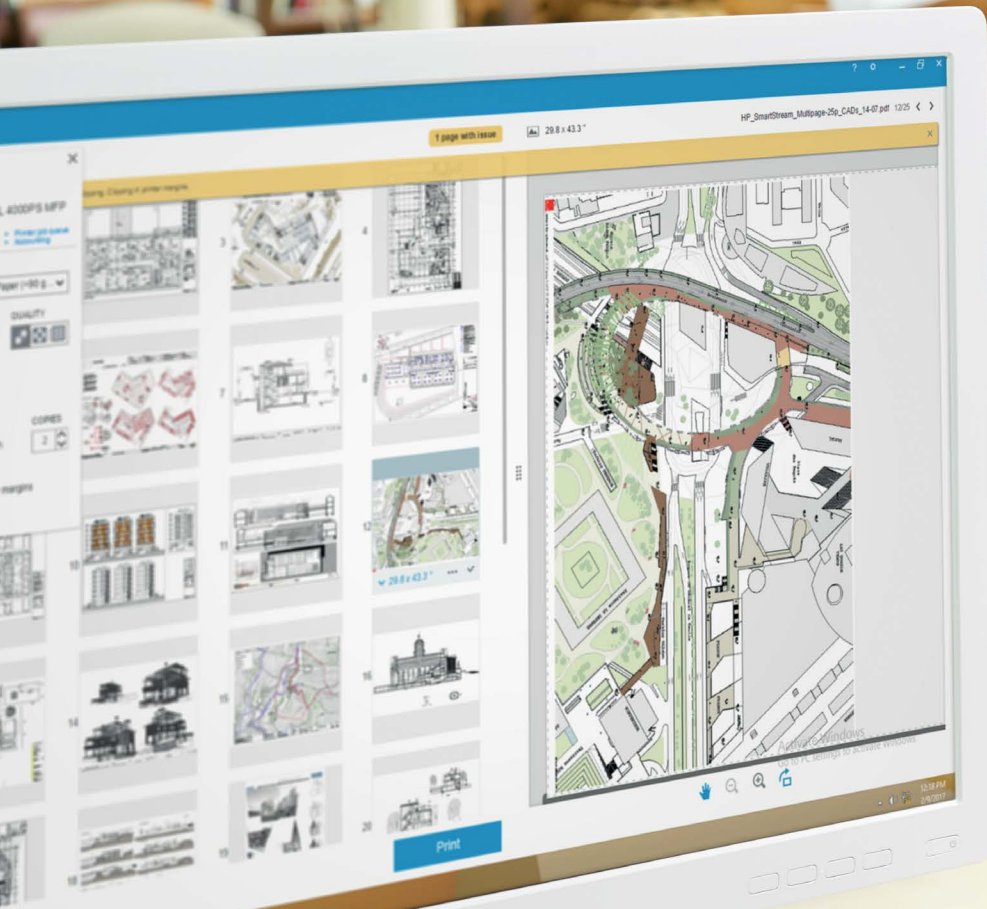

# HP Click printing software

Est. 1991  
**DESIGNSUPPLY**  
supporting creativity

## EASY—Radically simple printing

- Enables one-click printing<sup>1</sup>
- Simple settings
- Real-print preview
- Drag and drop multipage PDF

## SAVE—Optimize media usage and costs

- Auto-orientation
- Resizing and alignment
- Automatic nesting
- PDF error check